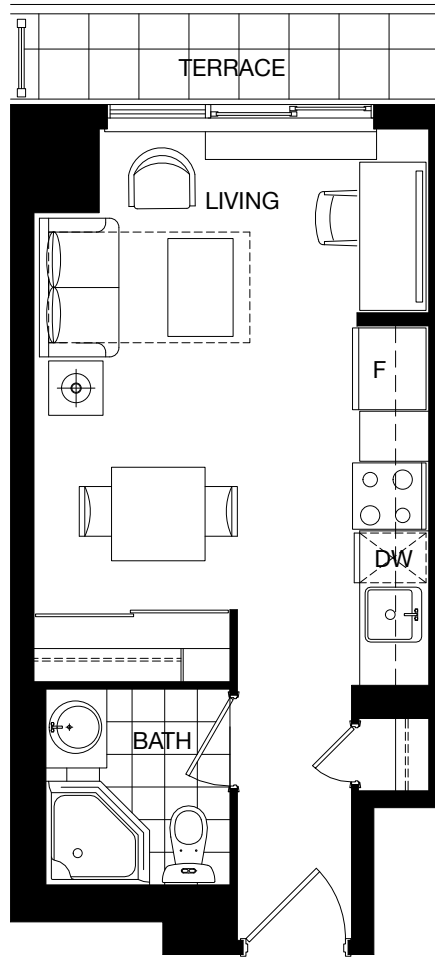

one 32

Studio

Plan A1
311 sf

10th floor

132 Berkeley Street, Toronto | 416.594.1322 | One32Leasing@ConcertProperties.com

Square footage, finishes and layouts may vary with actual suite. Furniture not included.