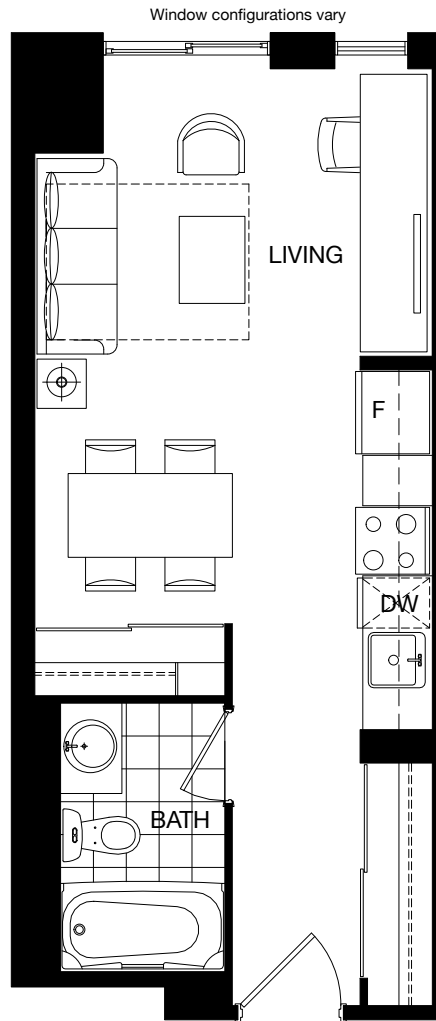

one 32

Studio

Plan A5
367 - 371 sf

2nd - 9th floor

132 Berkeley Street, Toronto | 416.594.1322 | One32Leasing@ConcertProperties.com

Square footage, finishes and layouts may vary with actual suite. Furniture not included.