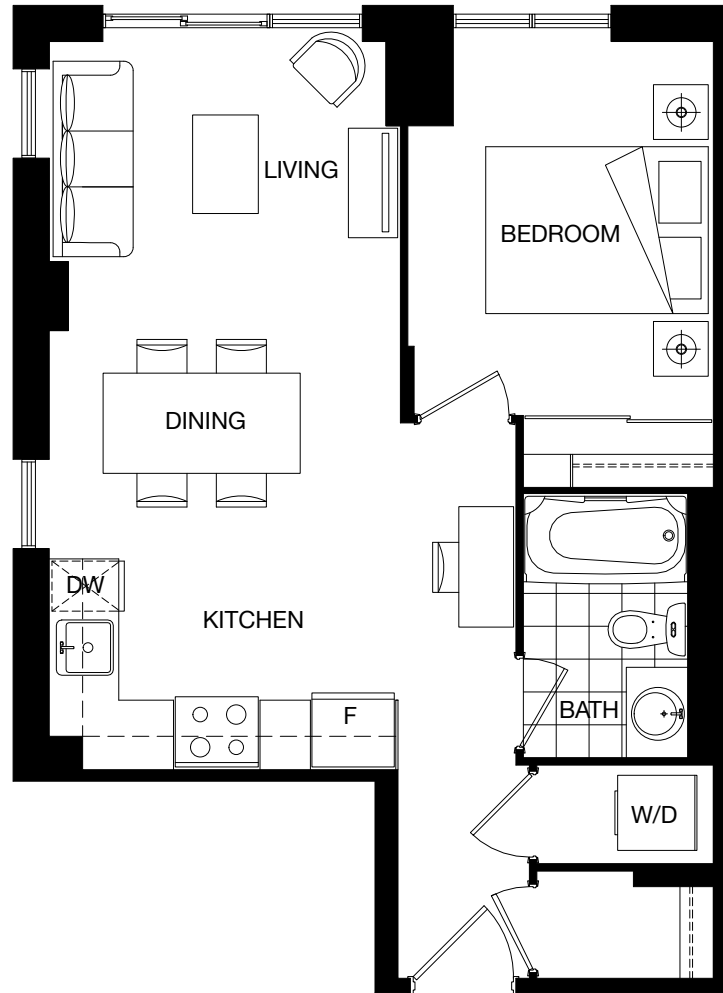

one 32

1 Bedroom

Plan B6
557 sf

2nd - 9th floor

132 Berkeley Street, Toronto | 416.594.1322 | One32Leasing@ConcertProperties.com

Square footage, finishes and layouts may vary with actual suite. Furniture not included.