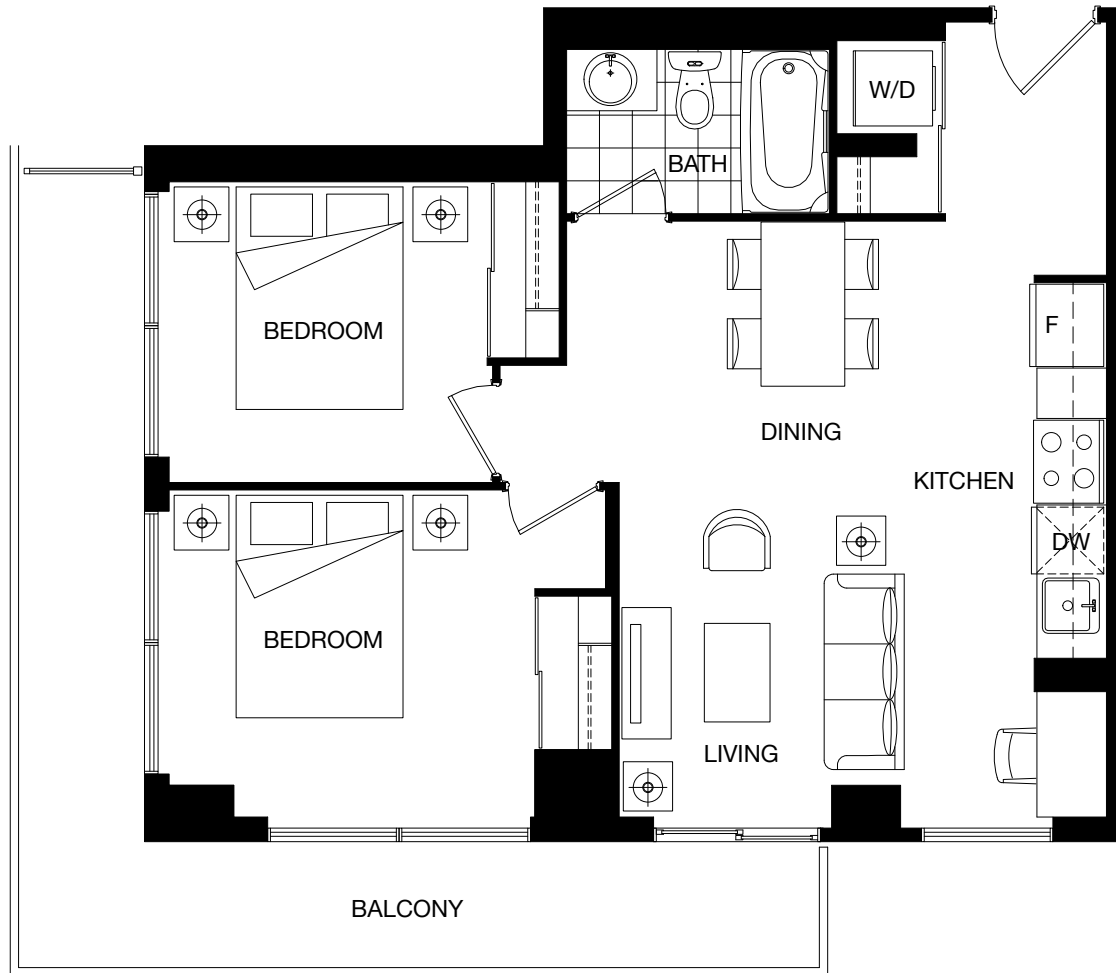

one 32

2 Bedroom

Plan D1
670 sf

2nd - 7th floor

132 Berkeley Street, Toronto | 416.594.1322 | One32Leasing@ConcertProperties.com

Square footage, finishes and layouts may vary with actual suite. Furniture not included.